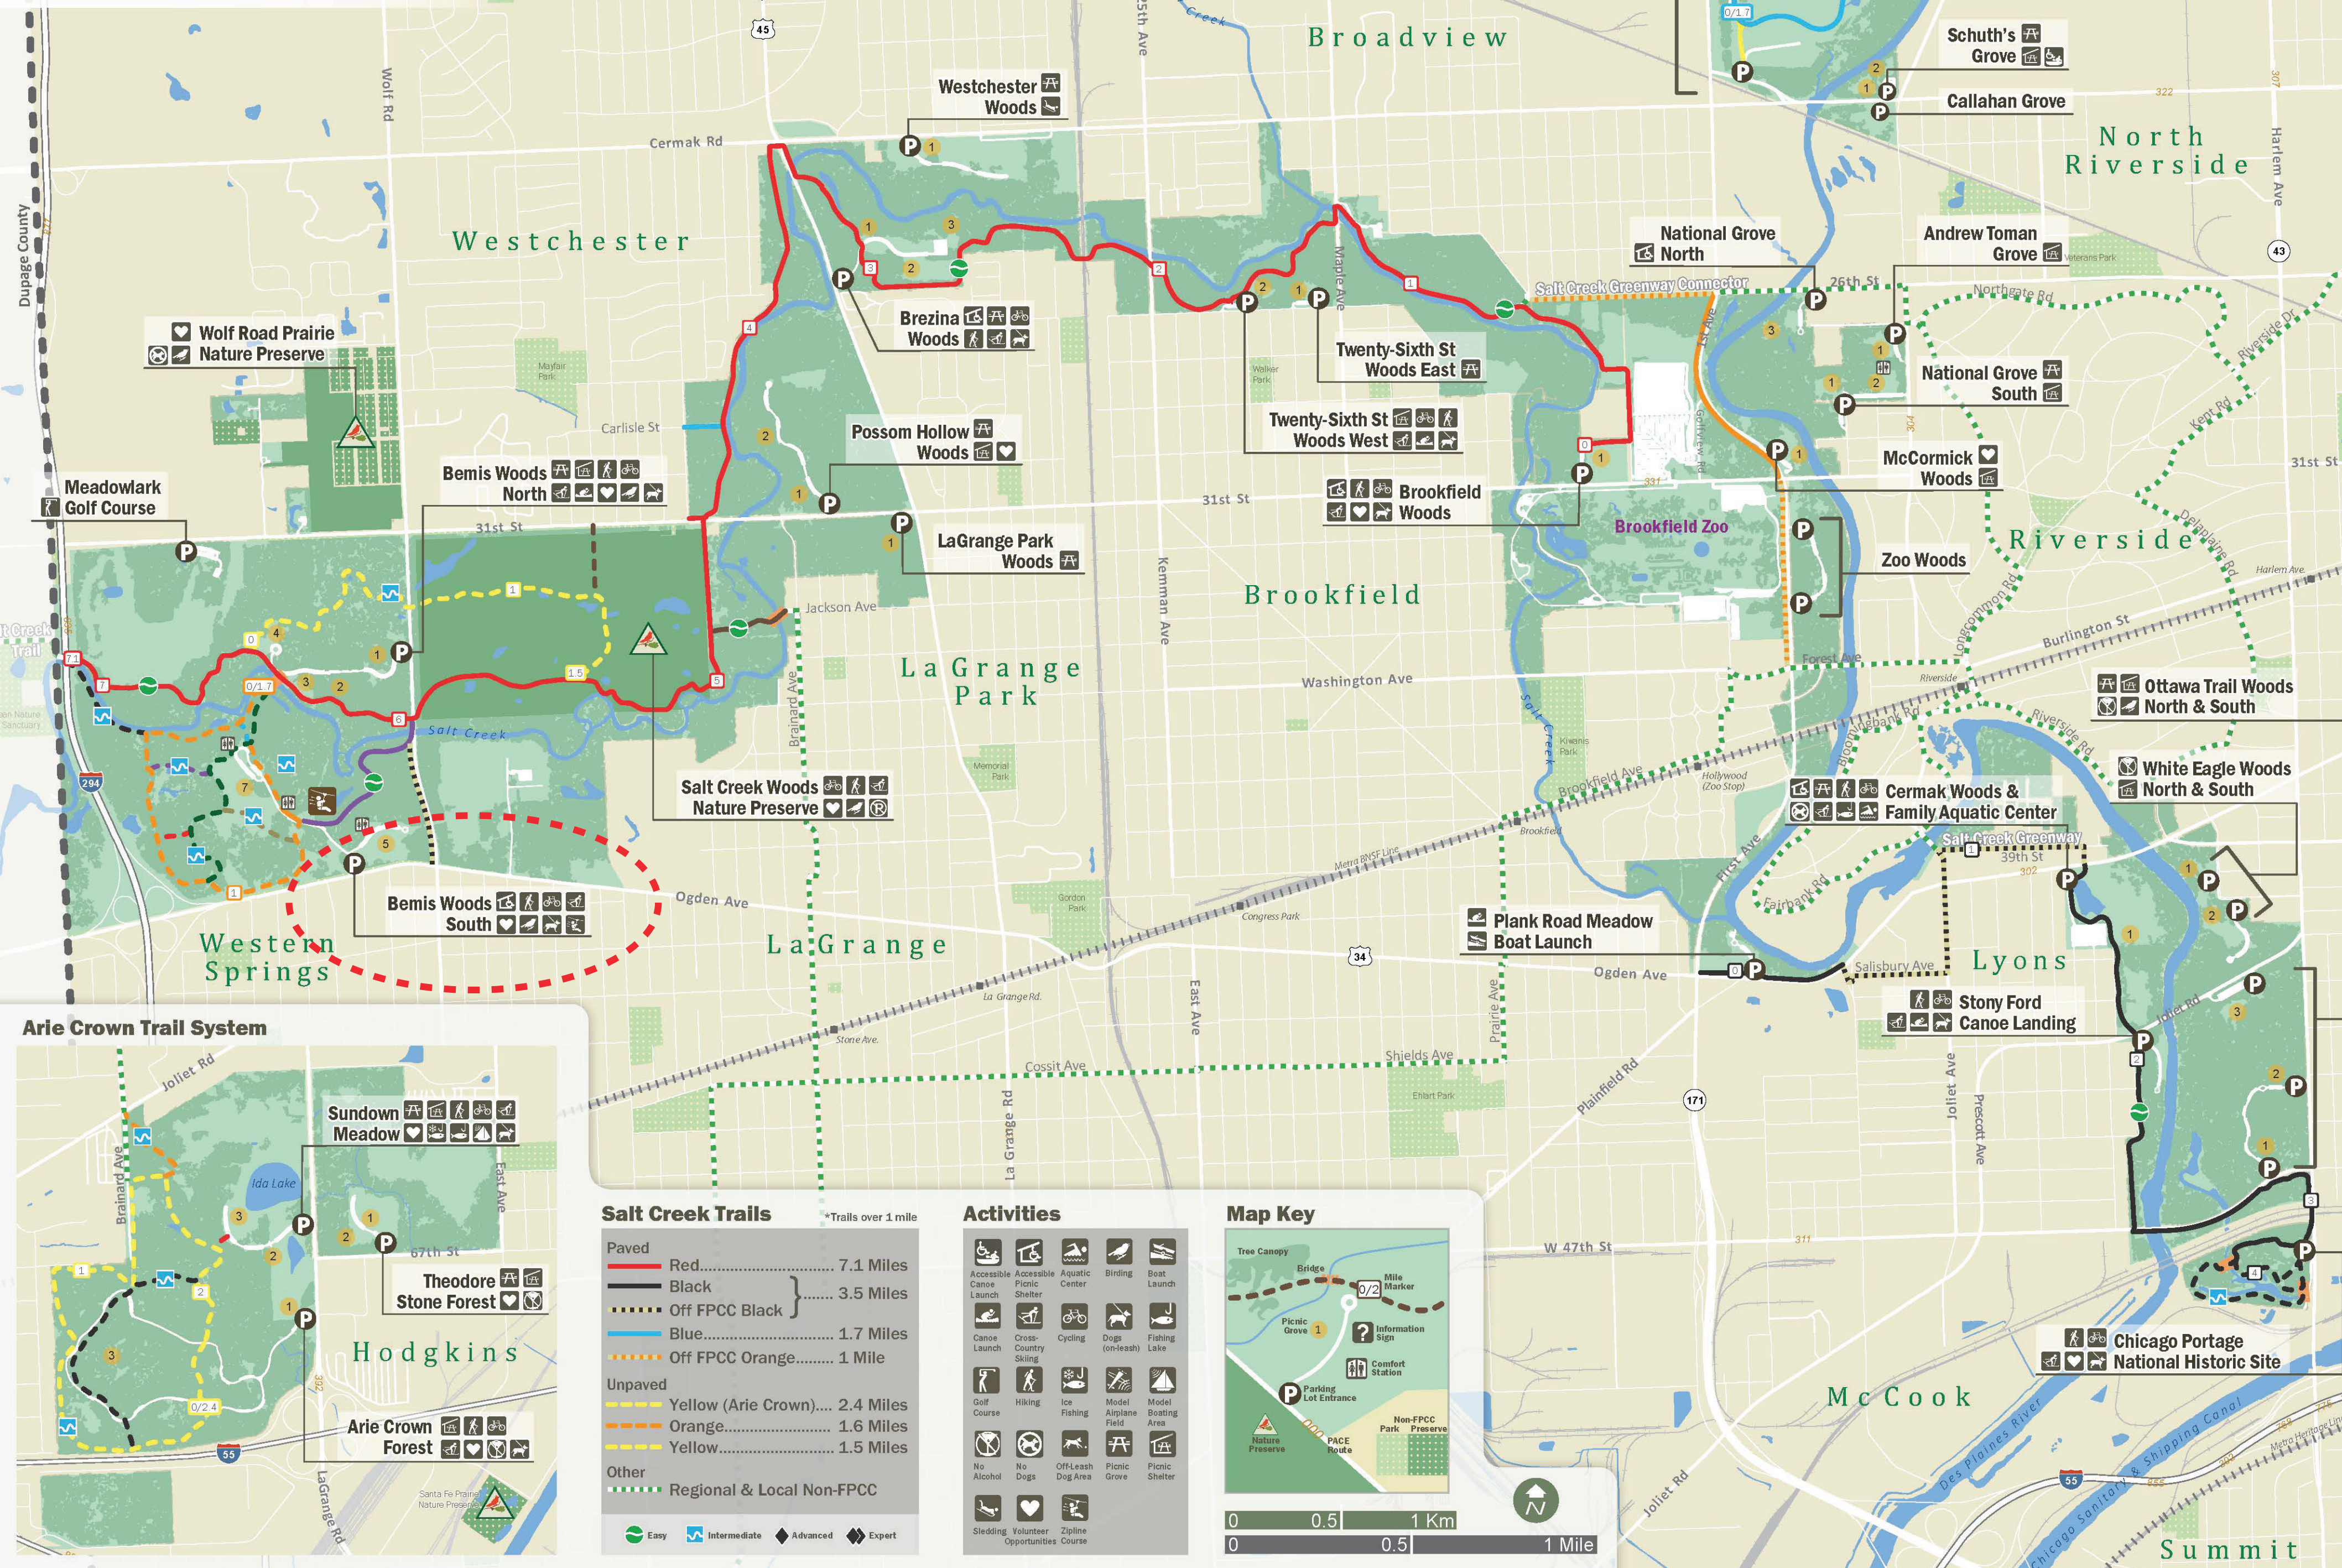

# Salt Creek Trail Map

### Salt Creek Trails

\*Trails over 1 mile

<b>Paved</b>	Red.....	7.1 Miles
	Black.....	3.5 Miles
	Off FPCC Black.....	
	Blue.....	1.7 Miles
	Off FPCC Orange.....	1 Mile
<b>Unpaved</b>	Yellow (Arie Crown)....	2.4 Miles
	Orange.....	1.6 Miles
	Yellow.....	1.5 Miles
<b>Other</b>	Regional & Local Non-FPCC	

### Activities

Accessible Canoe Launch	Accessible Picnic Shelter	Aquatic Center	Birding	Boat Launch
Canoe Launch	Cross-Country Skiing	Cycling	Dogs (on-leash)	Fishing Lake
Golf Course	Hiking	Ice Fishing	Model Airplane Field	Model Boating Area
No Alcohol	No Dogs	Off-Leash Dog Area	Picnic Grove	Picnic Shelter
Sledding Opportunities	Volunteer	Zipline Course		