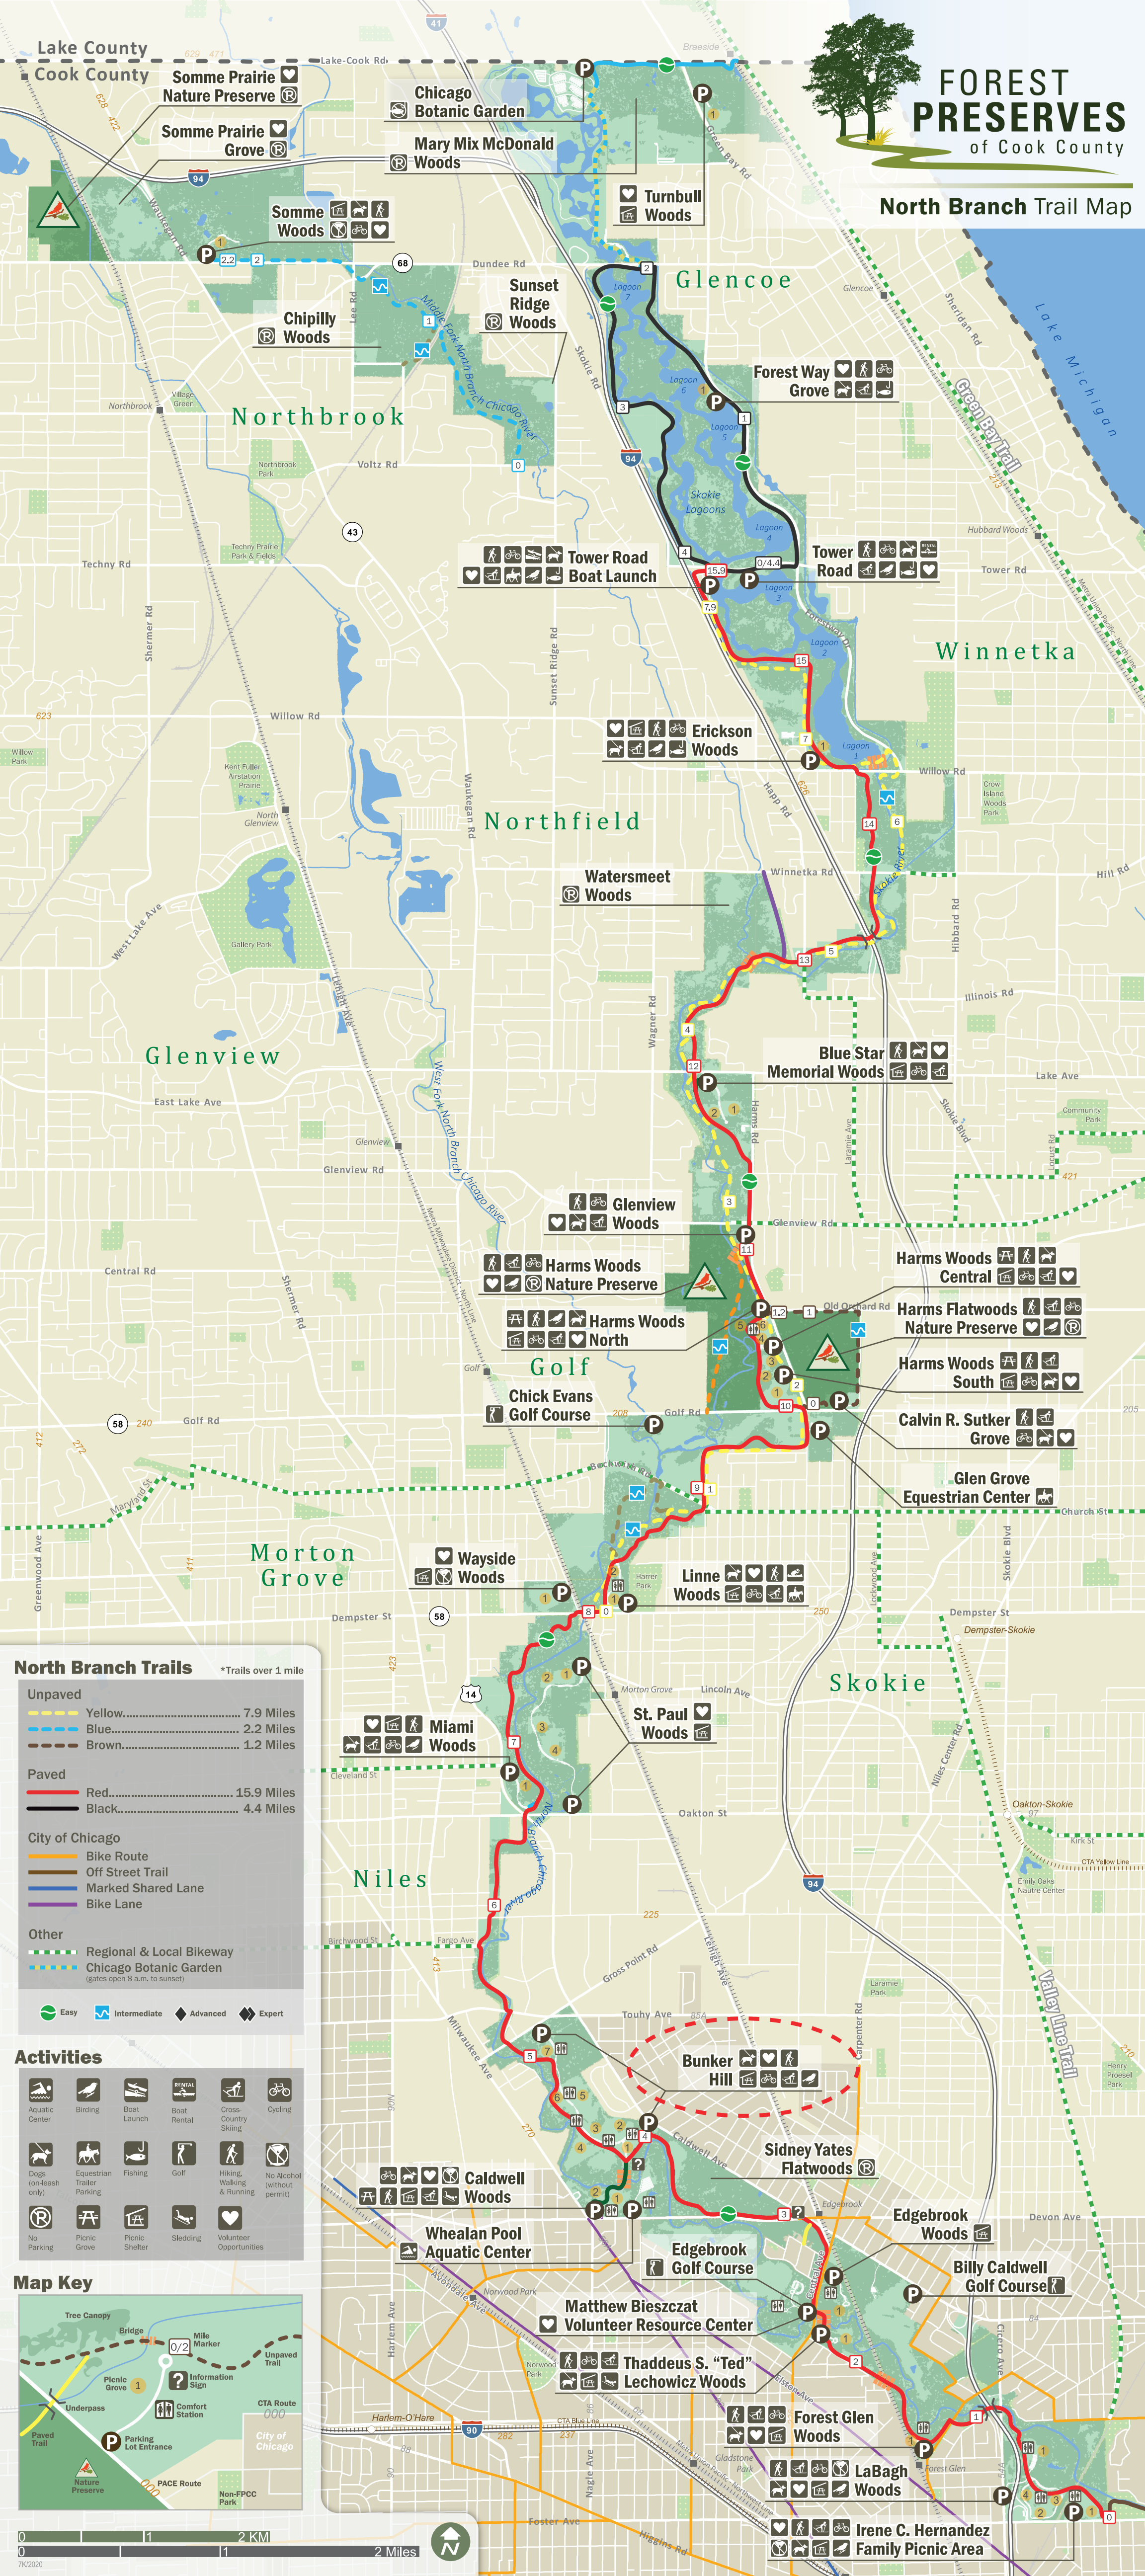

FOREST PRESERVES of Cook County

North Branch Trail Map

North Branch Trails

*Trails over 1 mile

Unpaved

- Yellow..... 7.9 Miles
- Blue..... 2.2 Miles
- Brown..... 1.2 Miles

Paved

- Red..... 15.9 Miles
- Black..... 4.4 Miles

City of Chicago

- Bike Route
- Off Street Trail
- Marked Shared Lane
- Bike Lane

Other

- Regional & Local Bikeway
- Chicago Botanic Garden (gates open 8 a.m. to sunset)

Difficulty

- Easy
- Intermediate
- Advanced
- Expert

Activities

Map Key

Chicago Botanic Garden

Mary Mix McDonald Woods

Turnbull Woods

Somme Prairie Nature Preserve

Somme Prairie Grove

Somme Woods

Chipilly Woods

Sunset Ridge Woods

Glencoe

Forest Way Grove

Northbrook

Tower Road Boat Launch

Tower Road

Erickson Woods