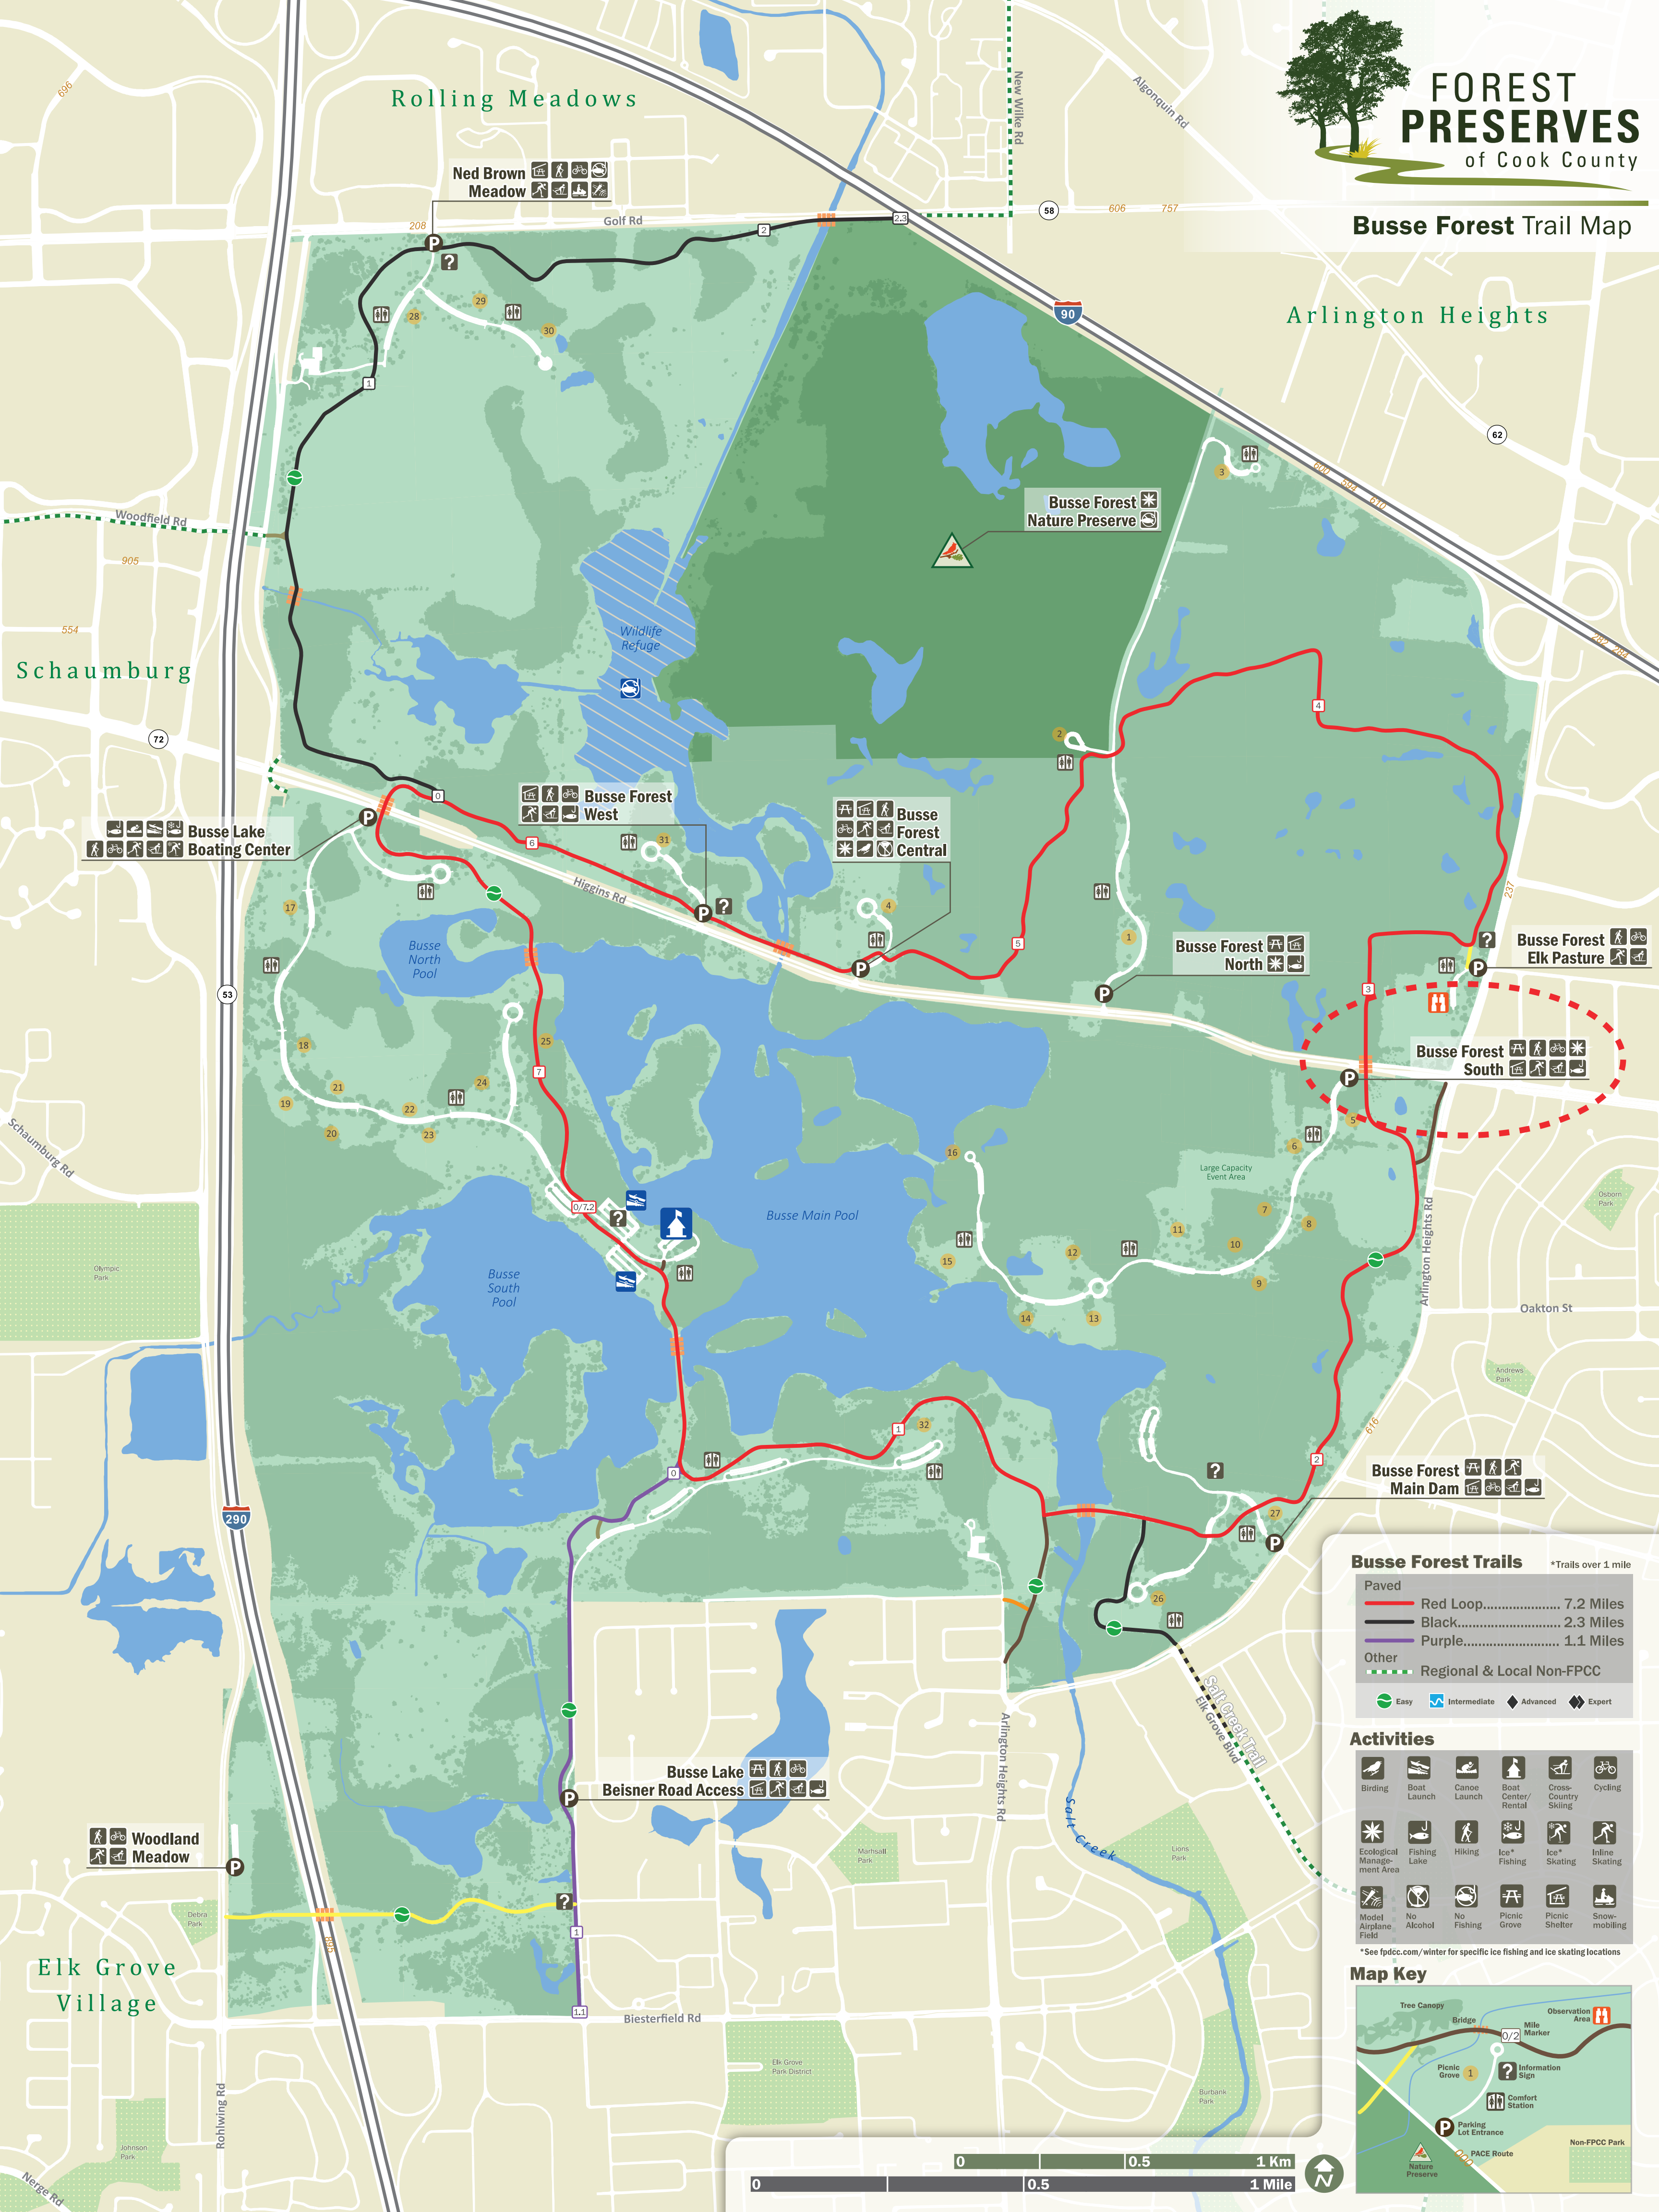

Busse Forest Trail Map

Busse Forest Trails

*Trails over 1 mile

Paved	Red Loop..... 7.2 Miles
	Black..... 2.3 Miles
	Purple..... 1.1 Miles
Other	Regional & Local Non-FPCC

● Easy
 ■ Intermediate
 ◆ Advanced
 ◆ Expert

Activities

*See fpdcc.com/winter for specific ice fishing and ice skating locations

Map Key